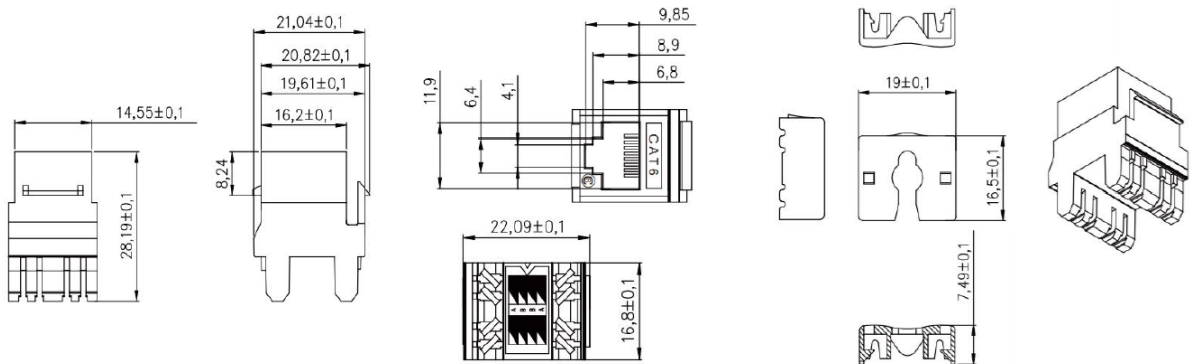

CCKS6UWH | Category 6 Unshielded Keystone Jack Module

Electrical Specification:

Current Rating	1.5 A
Insulation Resistance	$\leq 250 \text{ M}\Omega @ 100\text{V DC}$
Contact Resistance	$\leq 20 \text{ m}\Omega$
DC resistance	$\leq 0.1 \text{ m}\Omega$
DC/AC Volt Endurance	DC1000V / AC 700V RMS 60 Hz 1 min

Mechanical Specification:

Plug Insertion Life	≥ 750 cycles with FCC compliant RJ-45 Plug
Plug & Jack Contact force	$\geq 100 \text{ g}$ with FCC compliant RJ-45 Plug
Plug retention force	$\geq 11 \text{ lbf}$
Durability	200 termination cycles

Ordering Information:

CCKS6UWH CTS Category 6 Unshielded Keystone Jack 180deg White

CCKS6UBK CTS Category 6 Unshielded Keystone Jack 180deg Black

Colour options - Replace (WH) in the part number with:

BK = Black, BU = Blue, GR = Green, GY = Grey, OR = Orange, RD = Red, VT = Violet, YL = Yellow