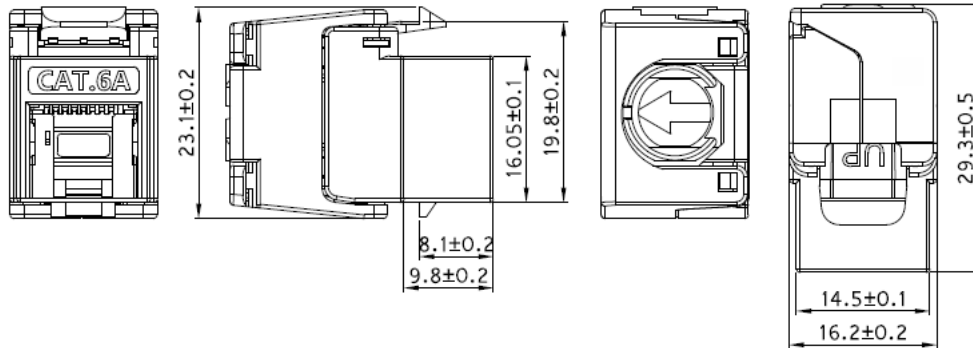

CCKS6AUWH | Category 6A Unshielded Keystone Jack Module

Electrical Specification:

Current Rating	1.5 A
Insulation Resistance	$\geq 500 \text{ M}\Omega$
Contact Resistance	$\leq 10 \text{ m}\Omega$
DC resistance	$\leq 0.1 \text{ m}\Omega$
DC/AC Volt Endurance	DC1000V / AC 750V 1 min

Mechanical Specification:

Plug Insertion Life	≥ 750 cycles with FCC compliant RJ-45 Plug
Plug & Jack Contact force	$\geq 100 \text{ g}$ with FCC compliant RJ-45 Plug
Plug retention force	$\geq 11 \text{ lbf}$
Durability	200 termination cycles

Ordering Information:

CCKS6AUWH CTS Category 6A Unshielded Keystone Jack 180deg White

CCKS6AUBK CTS Category 6A Unshielded Keystone Jack 180deg Black

Colour options - Replace (WH) in the part number with:

BK = Black, BU = Blue, GR = Green, GY = Grey, OR = Orange, RD = Red, VT = Violet, YL = Yellow